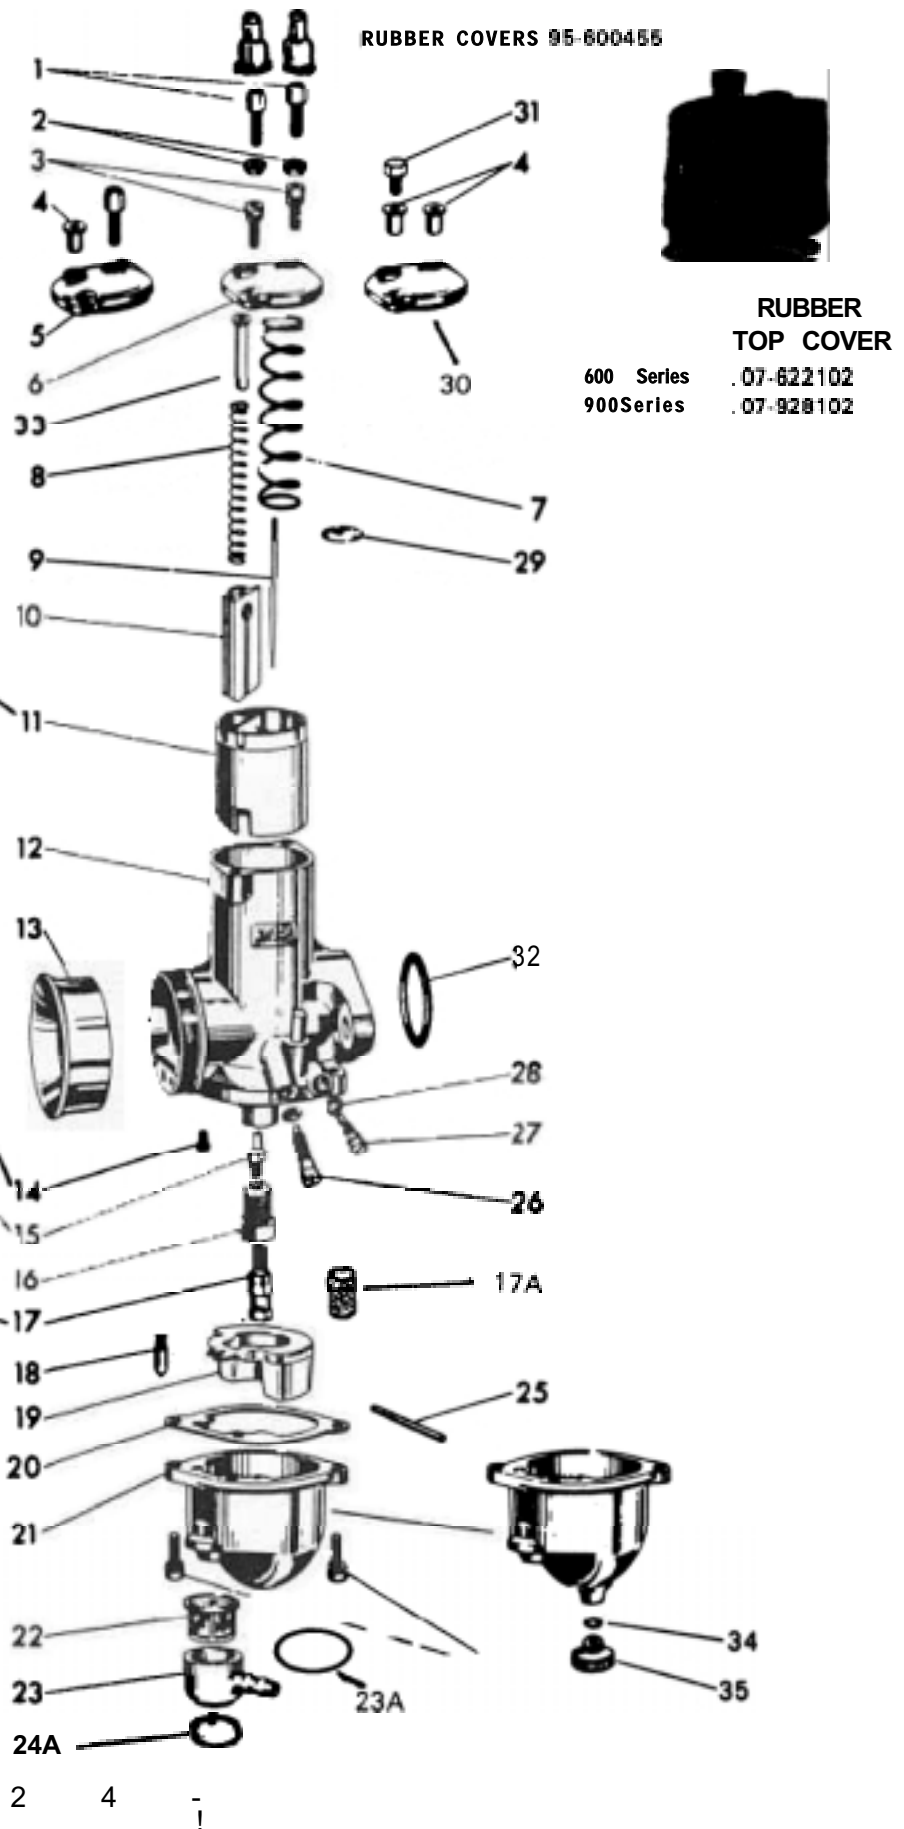

### Pilot Jets #14

Supplied in sizes 20, 25, 30, 35, 40 & 50. Add to end of part number (07-12402620)

### Needle Jets #15

Supplied in sizes 105, 106, 107, 108 & 120. Add size required to end of part number (07-622 122105)

### Main Jets #17

Supplied in sizes 50 thru 900, add size required to end of part number. (07-376100150)

### JET KEY

For removal of main jet.

Order No. 07-622104

**Note:** 07-622/122 Needle Jet, 07-622/128 Jet Holder & 07-622/124 Needle must be used as a unit.